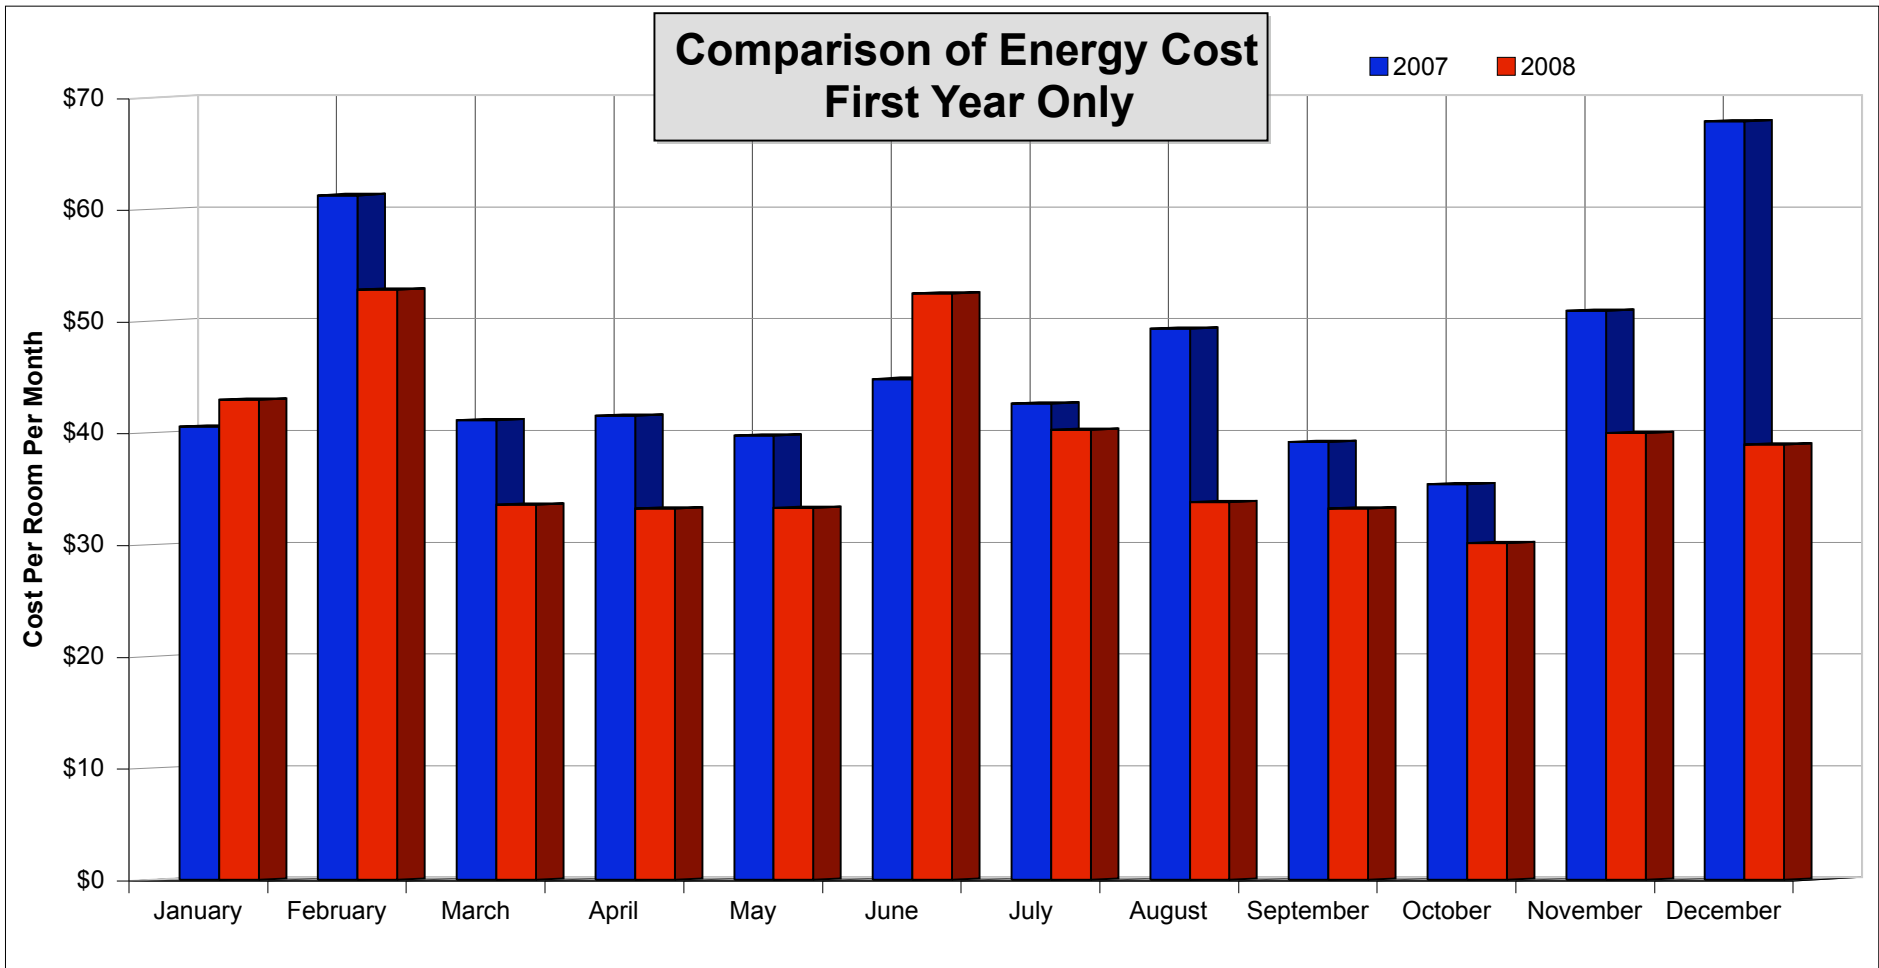

GEM System® and GEM Link™ Wireless reduce guestroom HVAC energy consumption 35% to 45%. Following is an example of reduced energy consumption and cost in one of our customer's properties.

**Holiday Inn Express - Erie, PA - 112 Rooms (Interior Corridor)**